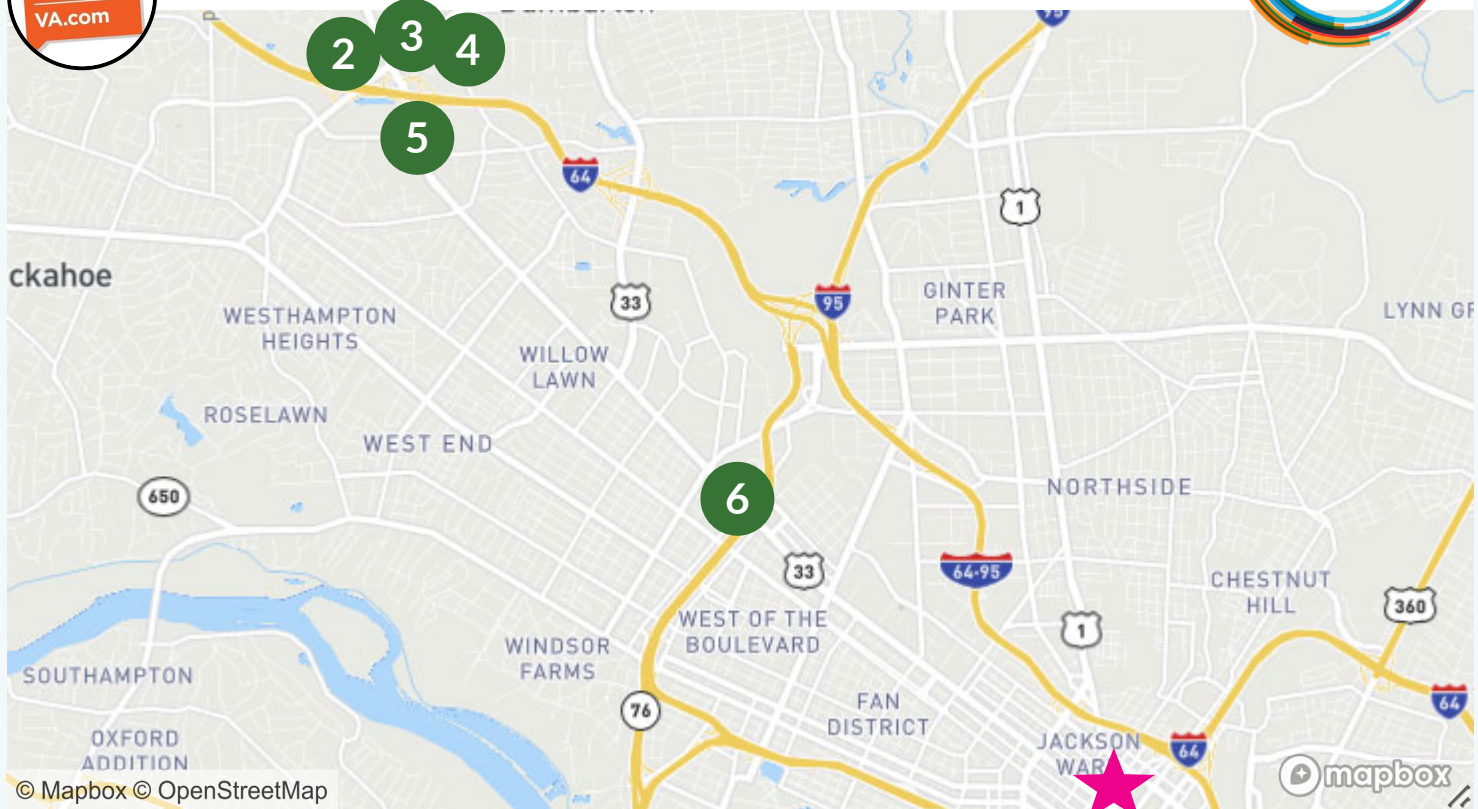

NCUR Hotel Shuttle ROUTE THREE

Greater Richmond Convention Center

Shuttle Pick Up: Corner of 5th & Marshall
403 N 3rd St
Richmond, VA 23219

Embassy Suites By Hilton Richmond

Shuttle Pick Up: Main Entrance
2925 Emerywood Pkwy
Richmond, VA 23294

Hampton Inn & Suites Richmond/Glenside

Shuttle Pick Up: Main Entrance
5406 Glenside Dr
Richmond, VA 23228

Residence Inn by Marriott Richmond West End

Shuttle Pick Up: Main Entrance

2121 Dickens Rd
Richmond, VA 23230

Step inside these locations in 360° at <https://share-map.threshold360.com/ncur-hotel-shuttle-route-3>

Shuttle Times

Monday, April 13: 11AM - 7PM

Tuesday, April 14: 7AM - 11AM & 2PM-6PM

Tuesday After-Event: 8PM-10PM Drop off + Pick Up at 5th & Marshall at GRCC

Wednesday, April 15: 7AM - 11AM & 2PM-6PM

Note: This route will run every hour pending current traffic conditions