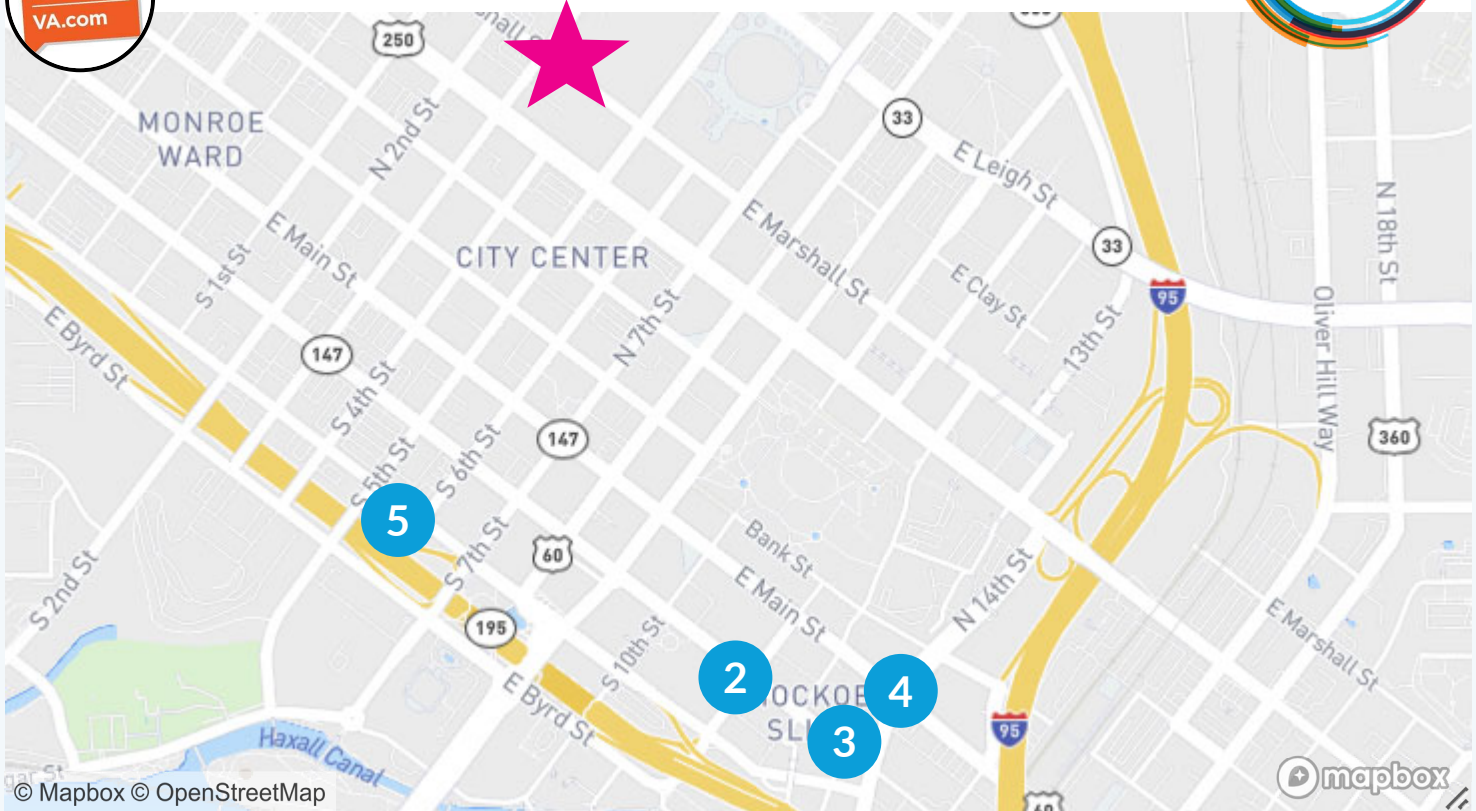

NCUR Hotel Shuttle ROUTE ONE

Greater Richmond Convention Center

Shuttle Pick Up: On Marshall Street
403 N 3rd St
Richmond, VA 23219

2

Omni Richmond Hotel

Shuttle Pick Up: On Cary Street
(Starbucks entrance)
100 S 12th St
Richmond, VA 23219

3

Courtyard by Marriott Richmond Downtown

Shuttle Pick Up: Corner of Virginia Street & Cary Street
1320 E Cary St
Richmond, Virginia 23219-4118

4

Residence Inn by Marriott Richmond Downtown

Shuttle Pick Up: Corner of Virginia Street & Cary Street
14 S 14th St
Richmond, VA 23219

5

Delta Hotels by Marriott Richmond Downtown

Shuttle Pick Up: Corner of 5th & Canal Street (Parking Deck)
555 E Canal St
Richmond, VA 23219

Step inside these locations in 360° at <https://share-map.threshold360.com/ncur-hotel-shuttle-route-1>

Shuttle Times

Monday, April 13: 11AM - 7PM

Tuesday, April 14: 7AM - 11AM & 2PM-6PM

Tuesday After-Event: 8PM-10PM Drop off + Pick Up at 5th & Marshall at GRCC

Wednesday, April 15: 7AM - 11AM & 2PM-6PM

Note: Downtown shuttle frequency will be every 15-mins