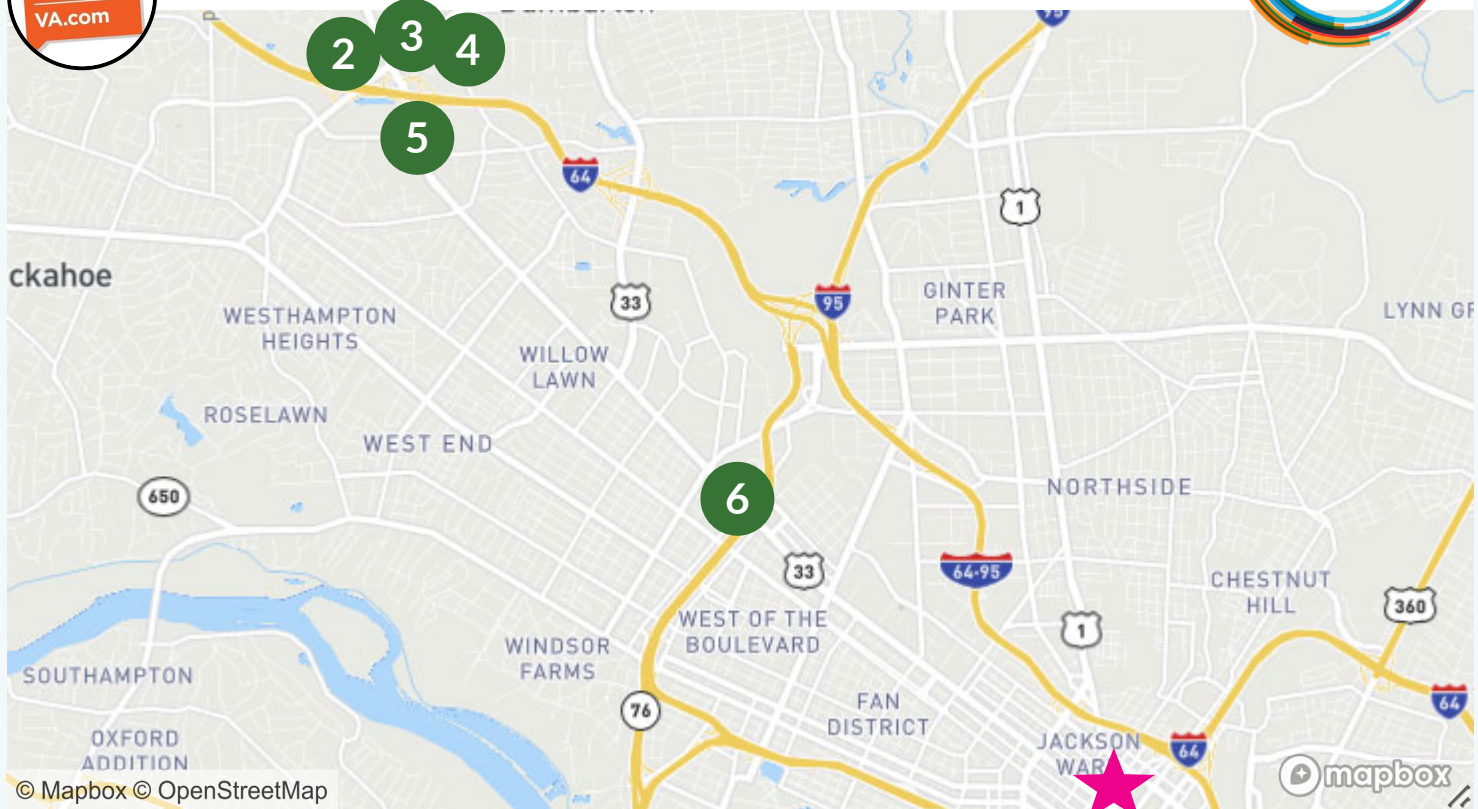

NCUR Hotel Shuttle ROUTE THREE

Greater Richmond Convention Center

Shuttle Pick Up: Corner of 5th & Marshall
403 N 3rd St
Richmond, VA 23219

Embassy Suites By Hilton Richmond

Shuttle Pick Up: Main Entrance
2925 Emerywood Pkwy
Richmond, VA 23294

Hampton Inn & Suites Richmond/Glenside

Shuttle Pick Up: Main Entrance
5406 Glenside Dr
Richmond, VA 23228

Residence Inn by Marriott Richmond Midtown/Glenside

Shuttle Pick Up: Main Entrance
5416 Glenside Dr
Henrico, VA 23228

Step inside these locations in 360° at <https://share-map.threshold360.com/ncur-hotel-shuttle-route-3>

Shuttle Times

Monday, April 13: 11AM - 7PM

Tuesday, April 14: 7AM - 11AM & 2PM-6PM

Tuesday After-Event: 8PM-10PM Drop off + Pick Up at 5th & Marshall at GRCC

Wednesday, April 15: 7AM - 11AM & 2PM-6PM

Note: This route will run every hour pending current traffic conditions